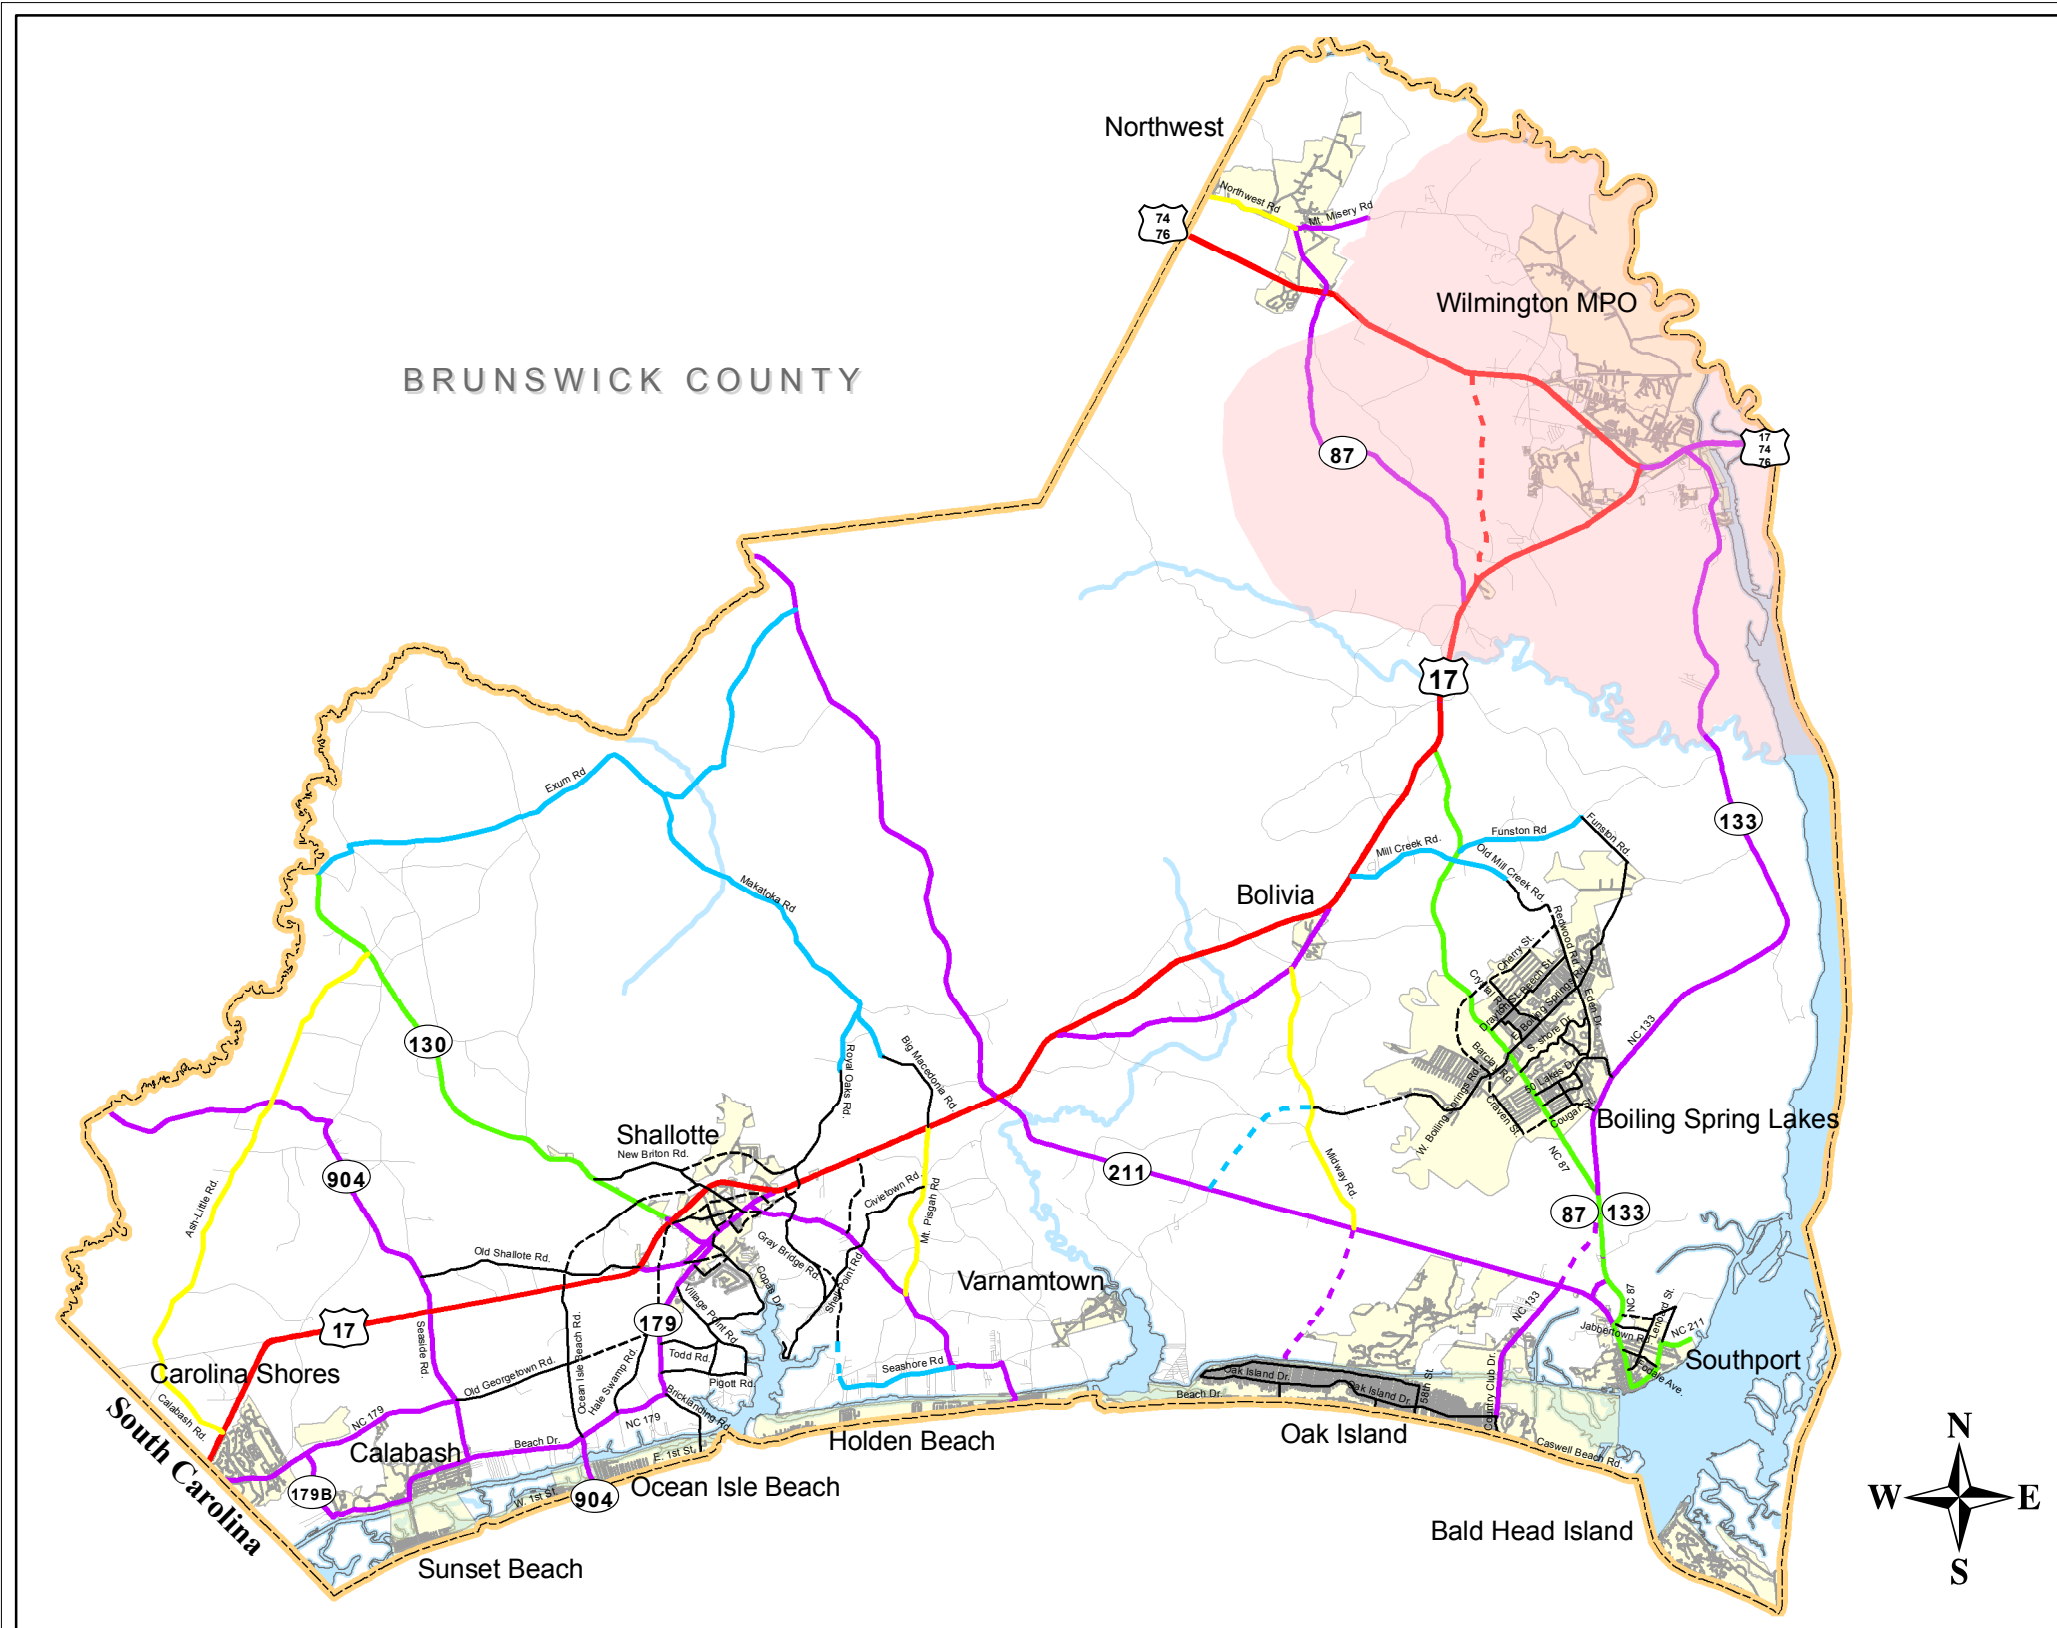

# Brunswick County CTP Study Roads

- Legend**
- County\_Boundary
  - Municipal\_Boundaries
  - Study\_Roads**
  - FUNCTION CLASSIFICATION**
  - Other Principal Arterial
  - Proposed Principal Arterial
  - Minor Arterial
  - Major Collector
  - Proposed Major Collector
  - Minor Collector
  - OTHER ROADS**
  - Municipal Roads
  - Proposed Municipal Roads
  - Other County Roads
  - Proposed Other County Roads
  - Base\_Roads
  - Base\_Municipal\_Roads
  - clip\_mpo-expansion-bnd\_Clip