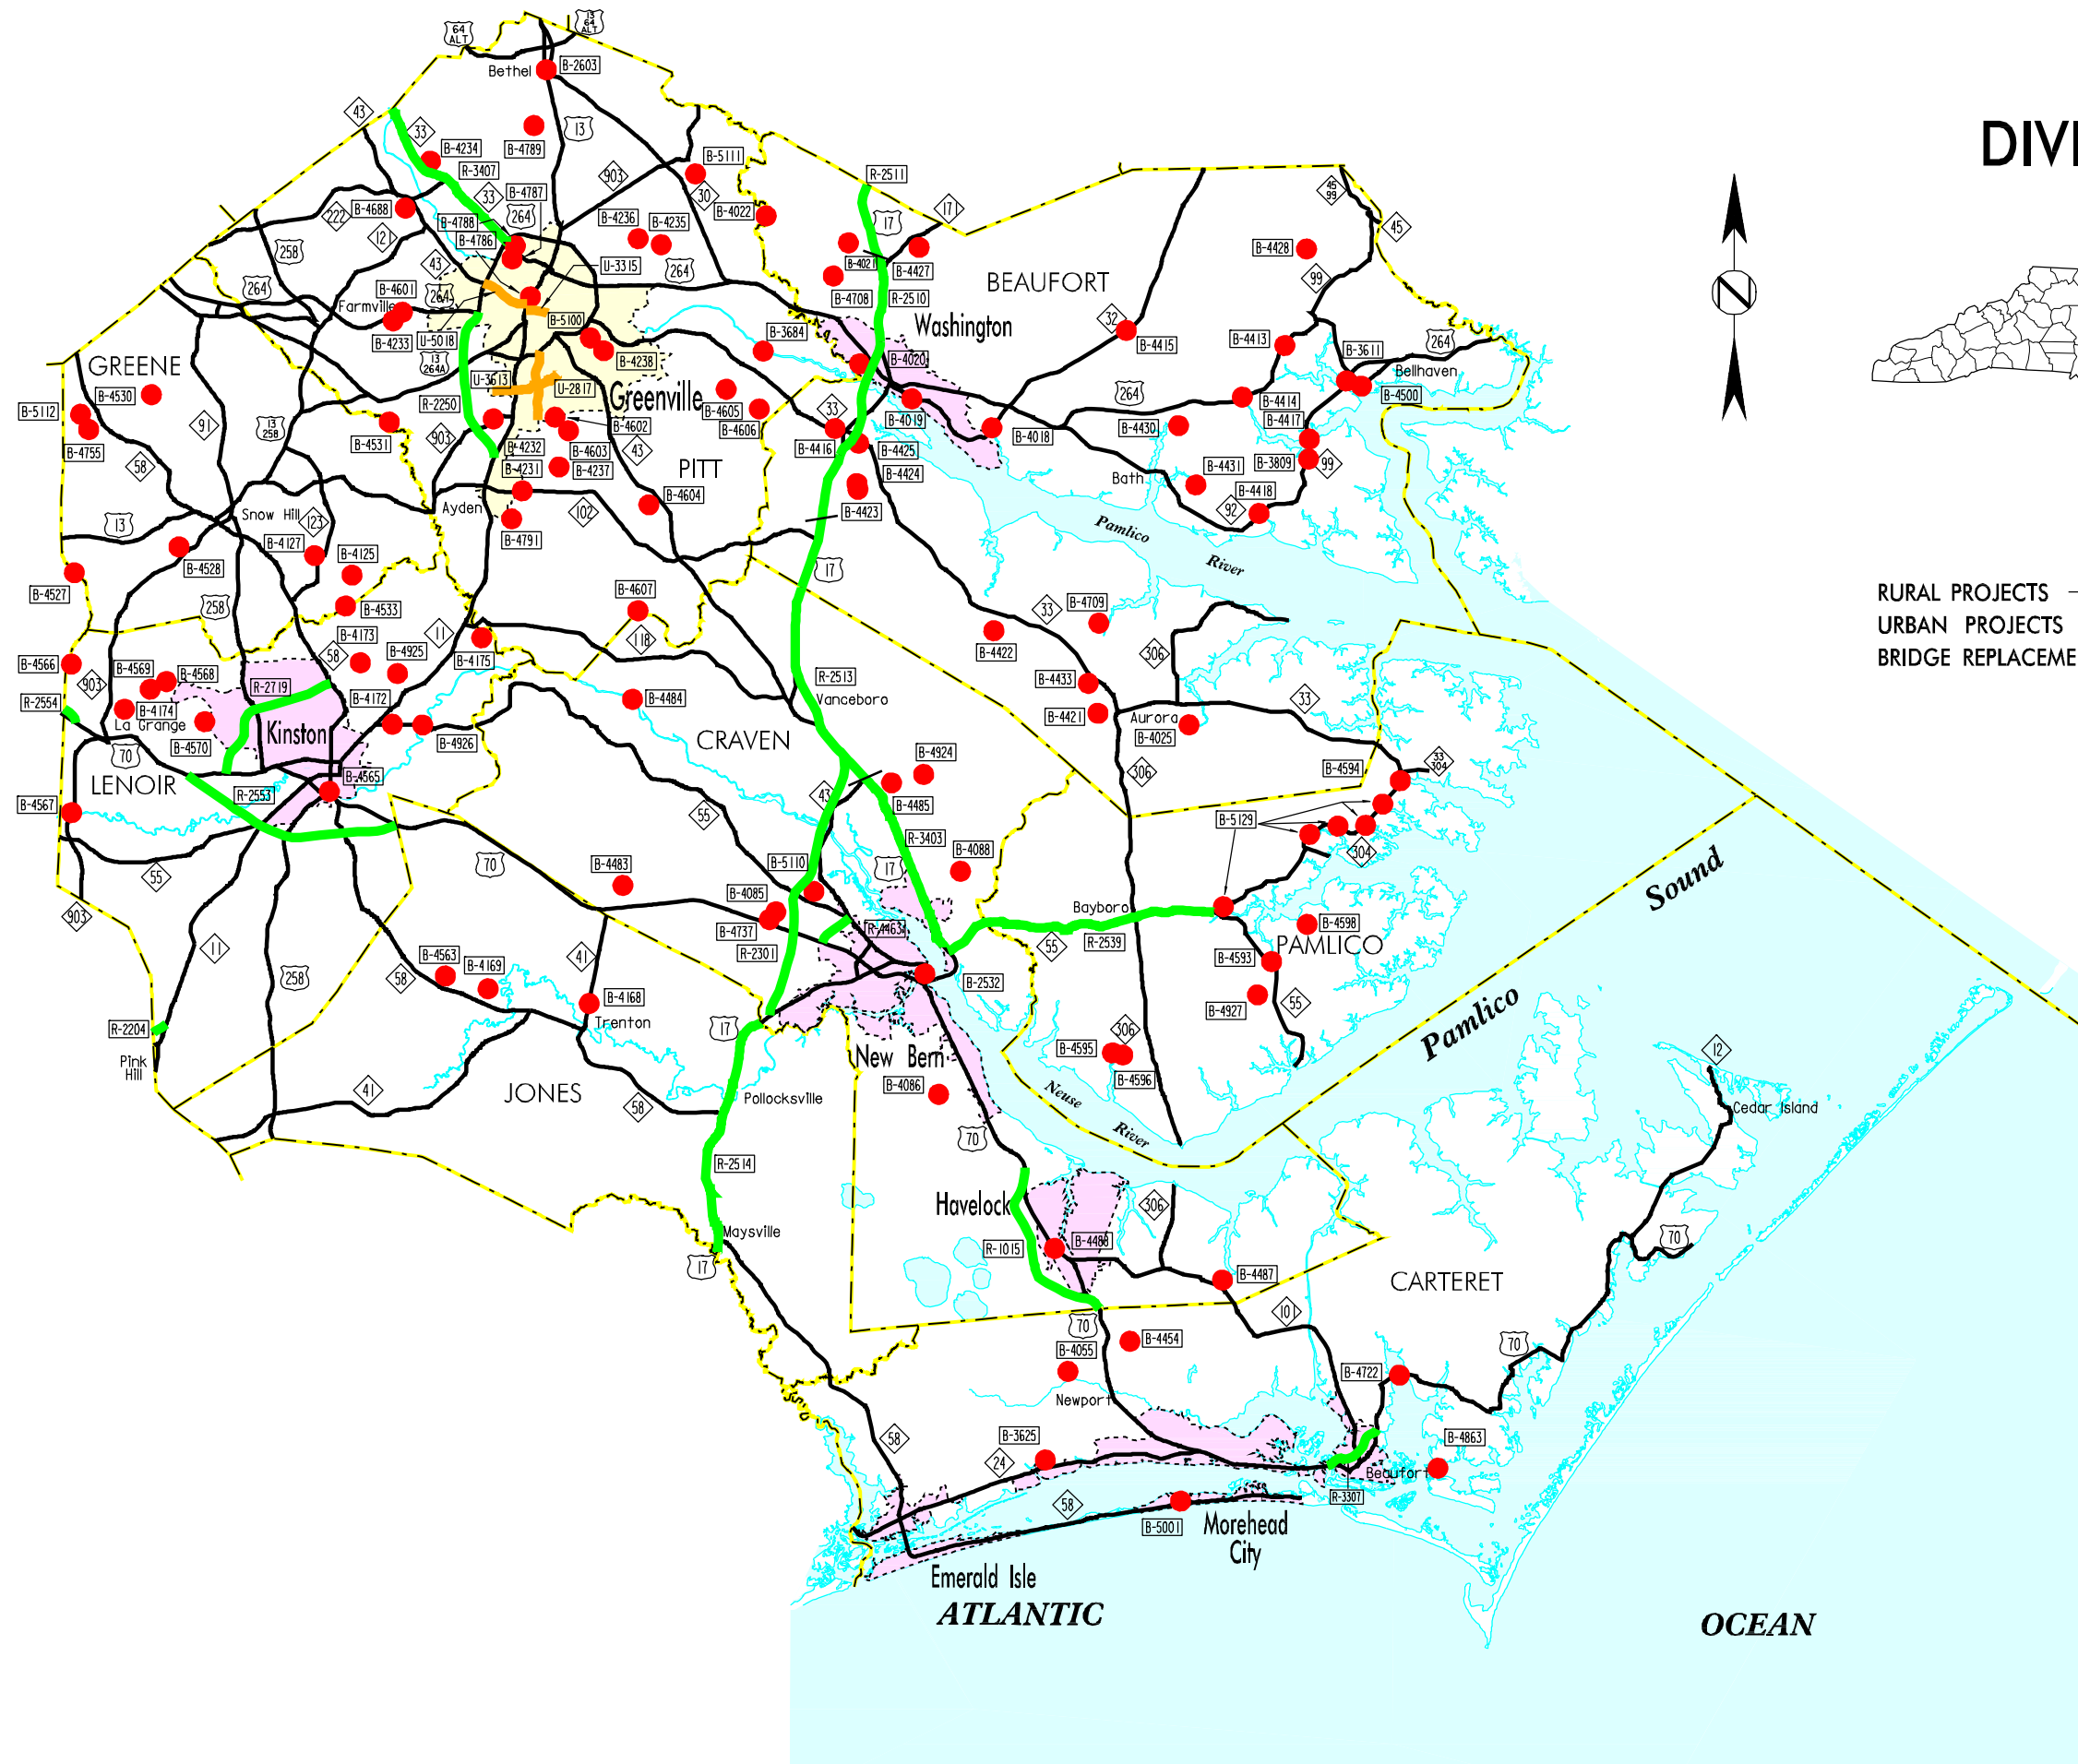

DIVISION 2

LEGEND

- RURAL PROJECTS ———— █
- URBAN PROJECTS ———— █
- BRIDGE REPLACEMENT PROJECTS ———— █