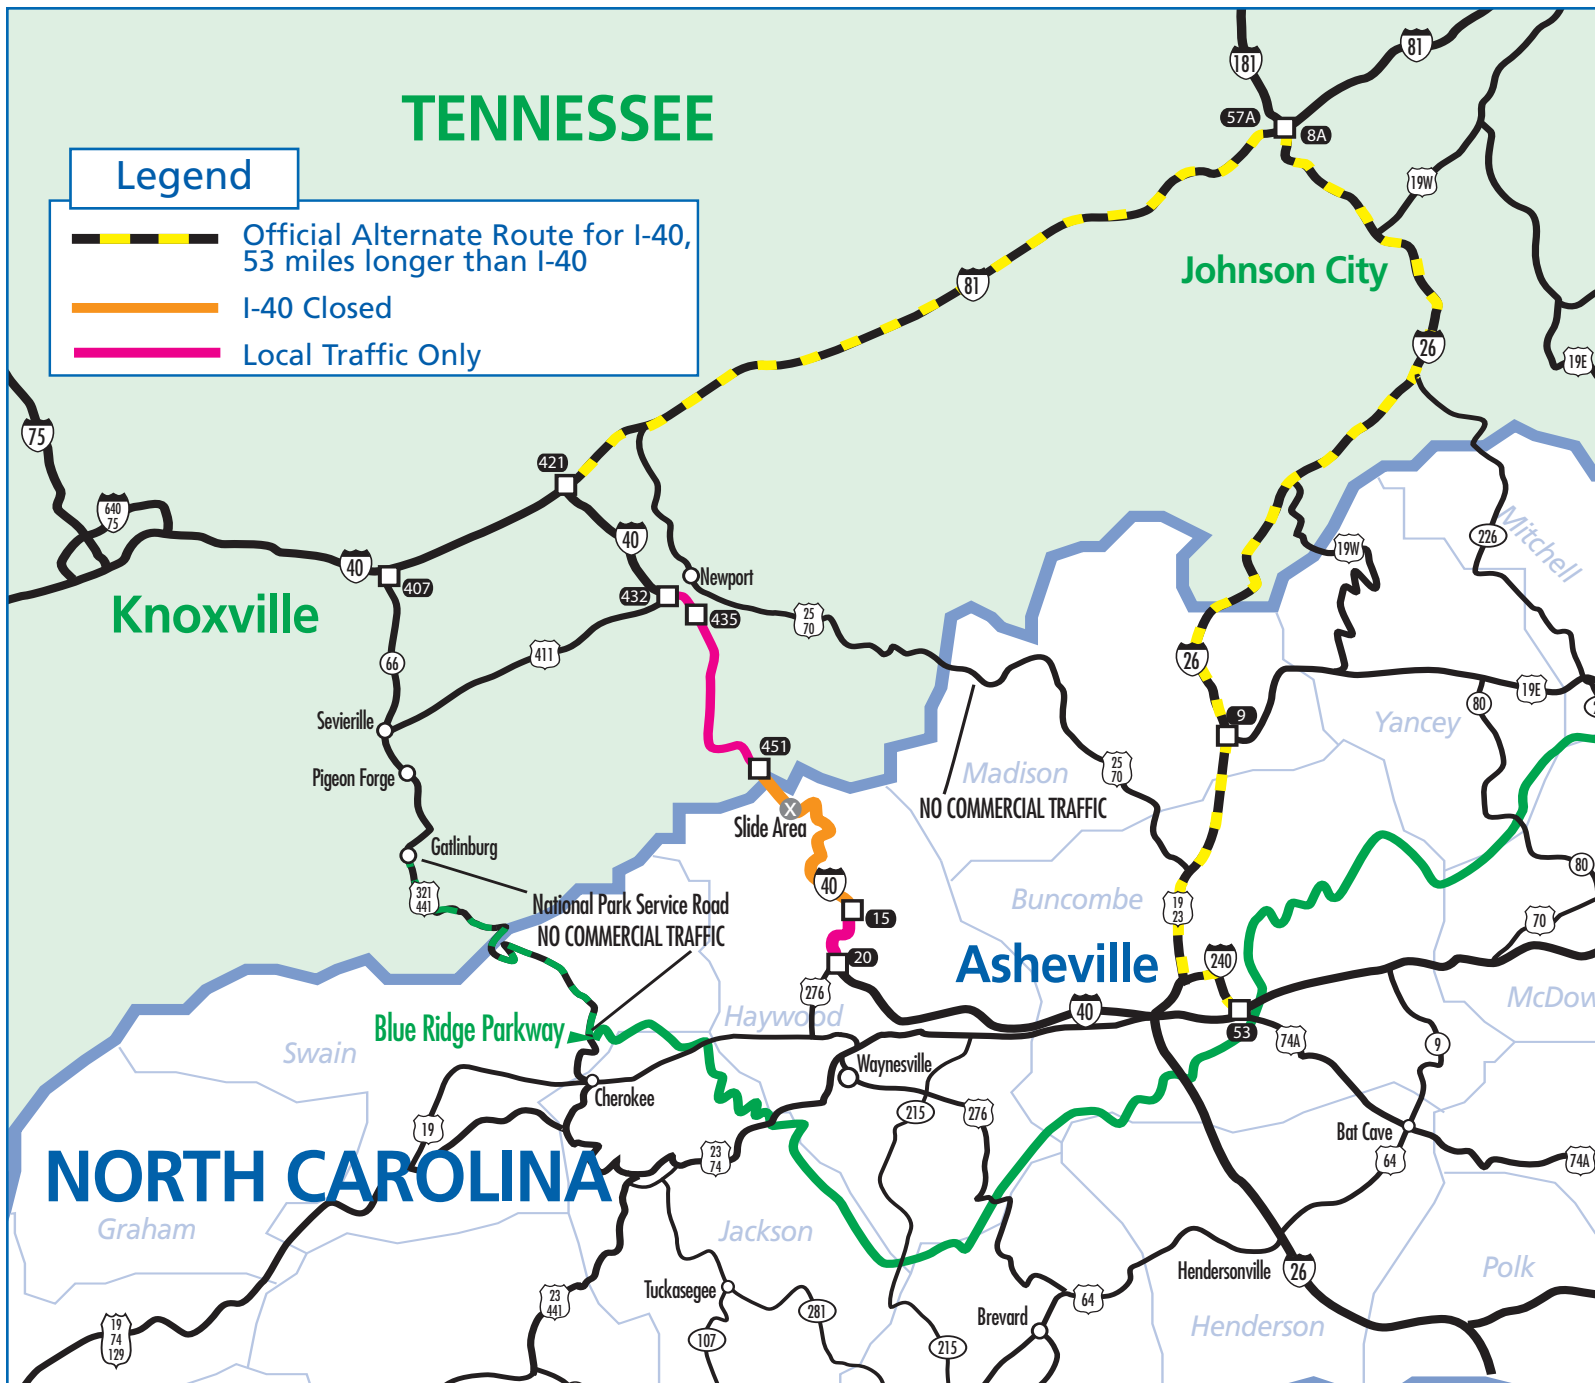

I-40 ROCKSLIDE DETOUR INFO

Interstate Travelers: Follow detour around rockslide near Tennessee border.

Caution for GPS Users: Out-of-date GPS information could make you miss detour, delaying your trip.

Winter Weather Advisory: Check ahead if traveling on Blue Ridge Parkway or U.S. 441 in Great Smoky Mountains National Park. Sections of those highways often are closed during winter.

- Blue Ridge Parkway call (828) 298-0398
- Great Smoky Mountains National Park (865) 436-1200.

511 Travel Info Plan ahead by visiting the NCDOT Traveler Information Management System Web site at www.ncdot.gov/traffictravel/ or calling 511, the state's free travel information line.