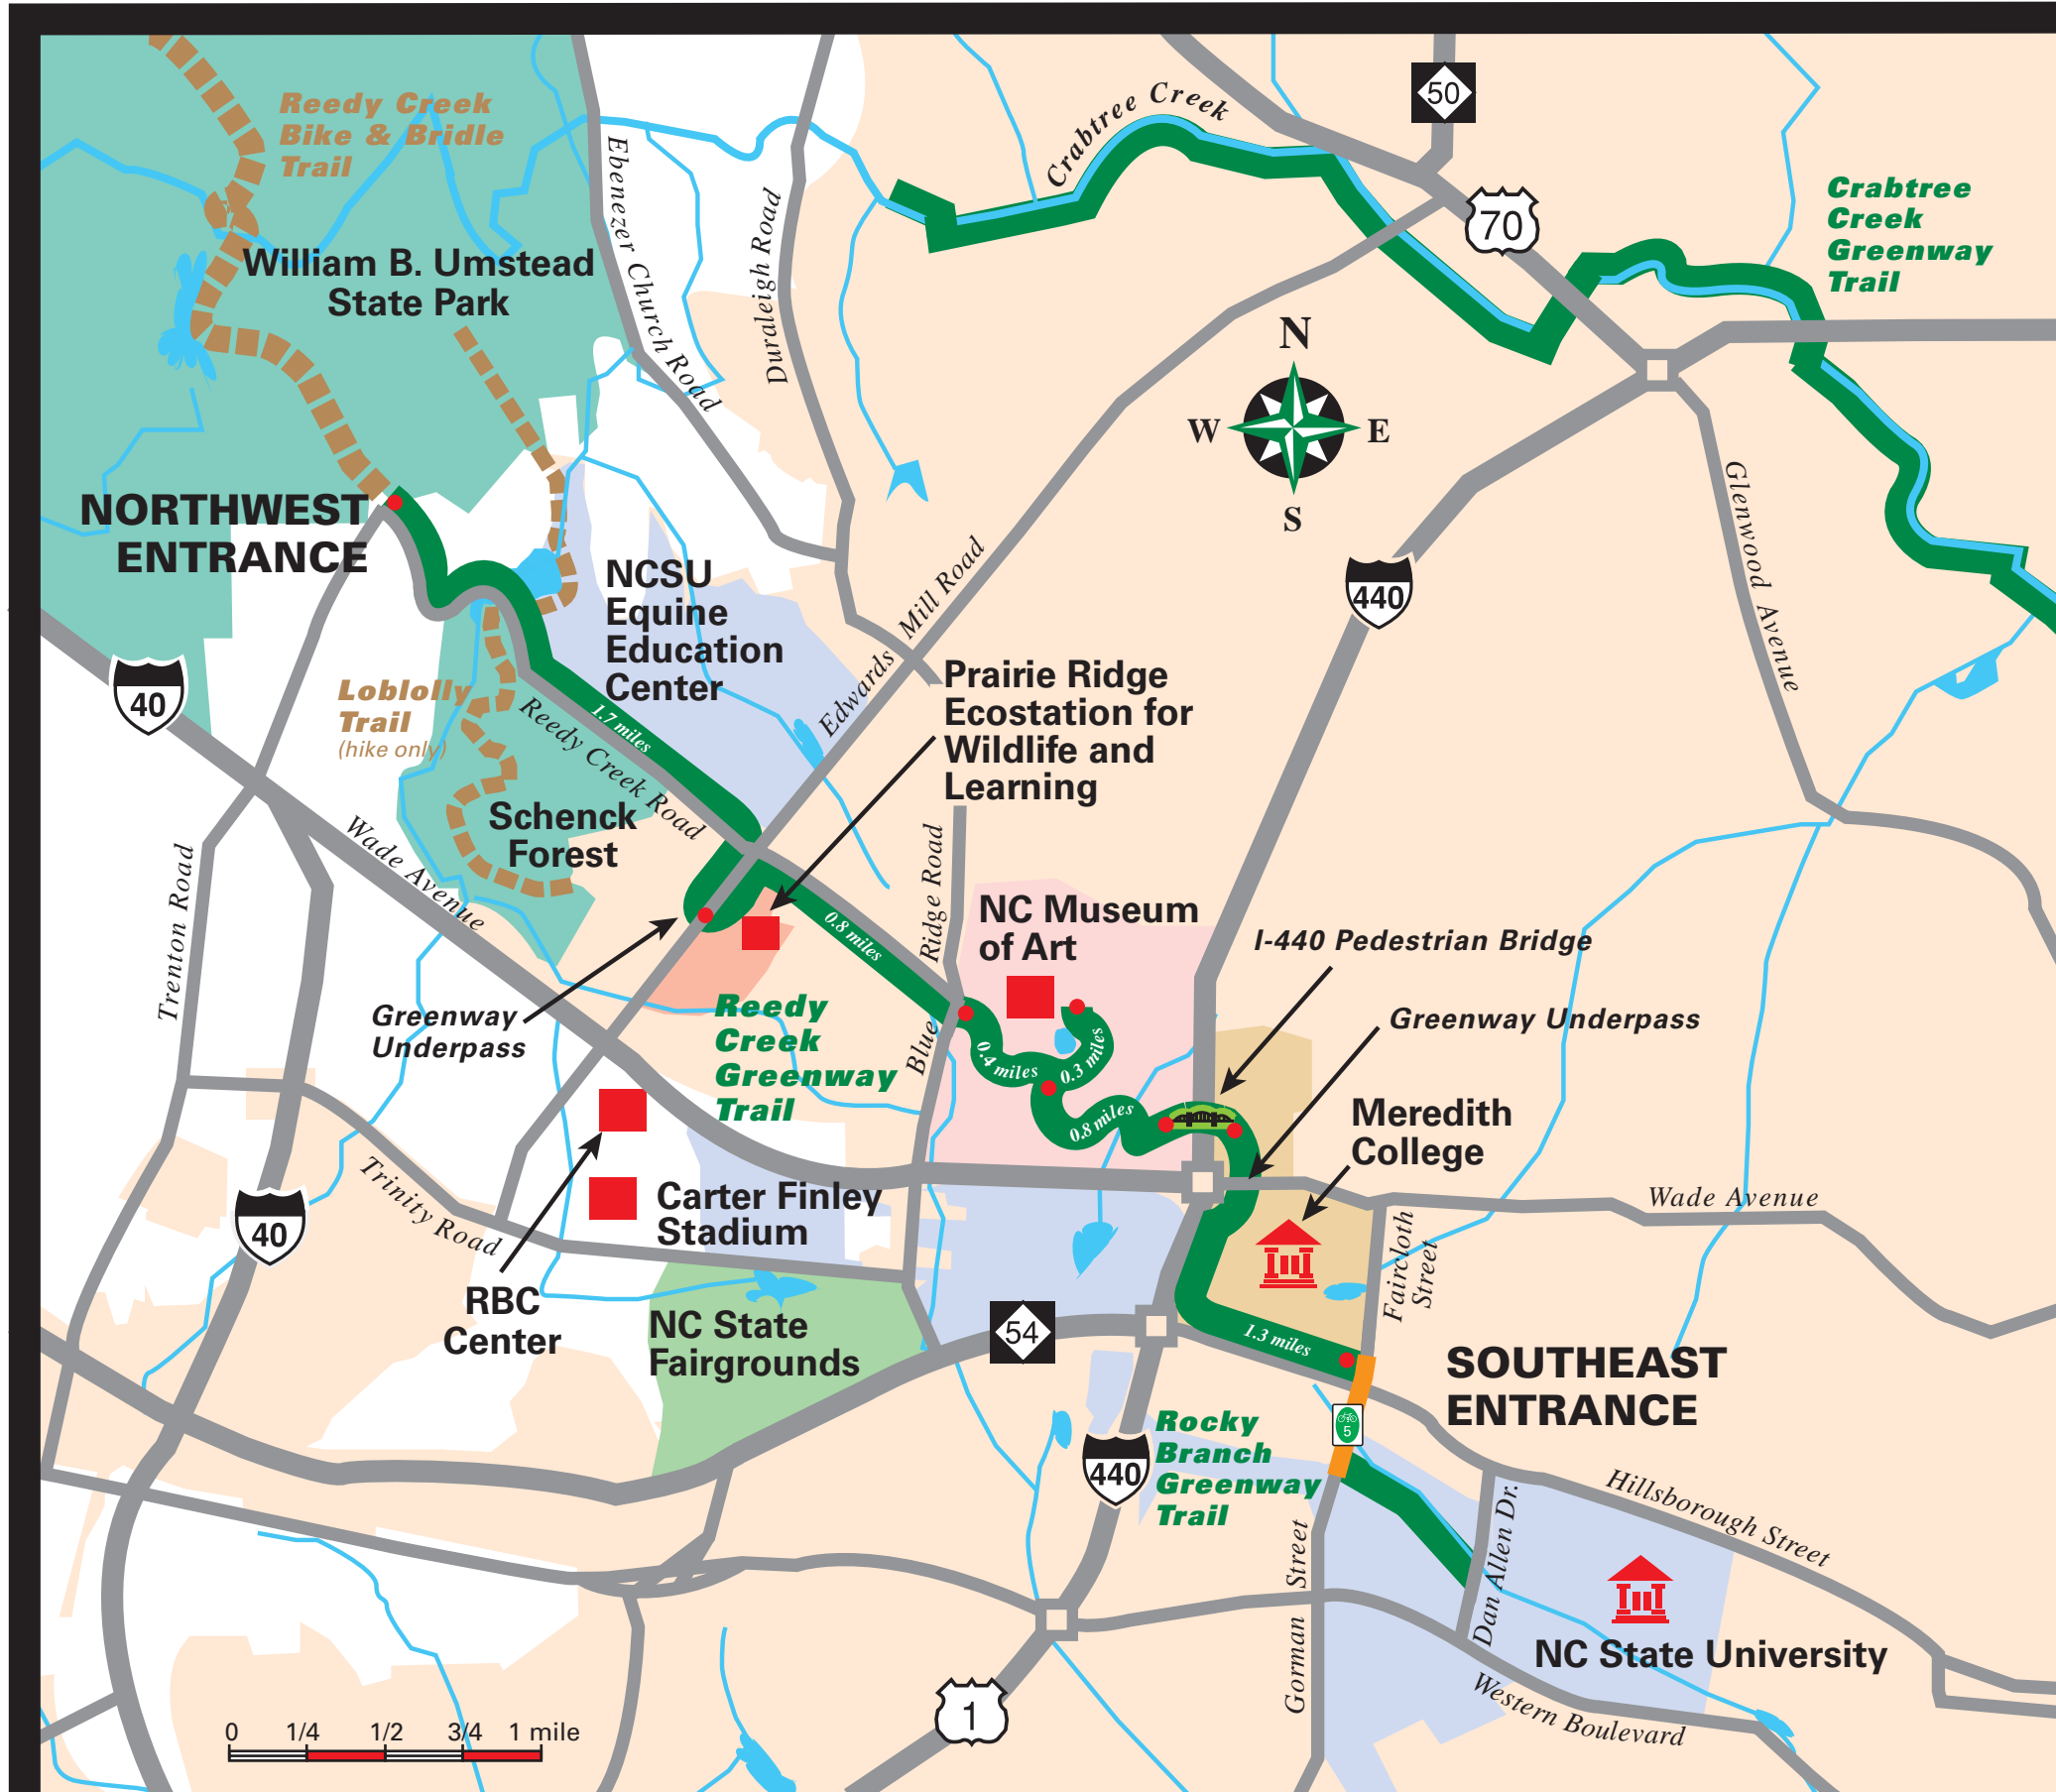

REEDY CREEK GREENWAY TRAIL

LEGEND

GREENWAY TRAIL MAP

Reedy Creek Greenway Trail
Hillsborough Street to Umstead State Park - 5.3 miles

- Mileage Between Points
 - Faircloth St. to I-440 Ped. Bridge - 1.3 miles
 - I-440 Pedestrian Bridge - 660 ft.
 - I-440 Ped. Bridge to NC Museum of Art Trail Junction - 0.8 miles
 - NC Museum of Art Trail - 0.3 miles
 - NC Museum of Art Trail Junction to Blue Ridge Rd. - 0.4 miles
 - Blue Ridge Rd. to Edwards Mill Rd. - 0.8 miles
 - Edwards Mill Rd. to Umstead State Park - 1.7 miles

- NC State University
- Meredith College
- NC Museum of Art
- NC State Fairgrounds
- Schenck Forest
- Umstead State Park
- Prairie Ridge Ecostation
- Municipalities
- Designated Bike Route
- Paved Greenway Trail
- Unpaved Trail

LOCATOR MAP

- 1 Reedy Creek Greenway Trail
- 2 Rocky Branch Greenway Trail
- 3 Black Creek Greenway Trail
- 4 Reedy Creek Bike & Bridle Trail through Umstead State Park

LOCATOR MAP